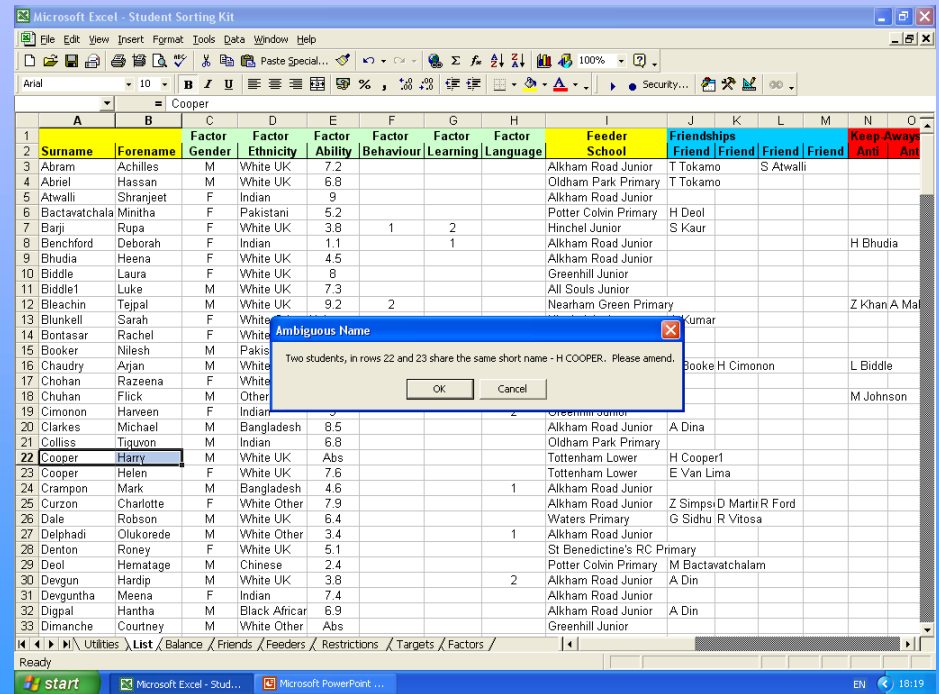

Step 4a – List Sheet

The Kit will:

- Check for names that would be considered ambiguous when written in the form Initial SPACE Surname or
- Check for non-unique number ID's if used
- If an error is found a message will appear with details and the problem will be highlighted
- Click OK to go on
- Click Cancel to stop the check

When using the Initial SPACE Surname method, it is illegal to have two students with names such as Harry Cooper and Helen Cooper as they would both be known as H Cooper. Therefore you could change Helen to Helen Cooper1